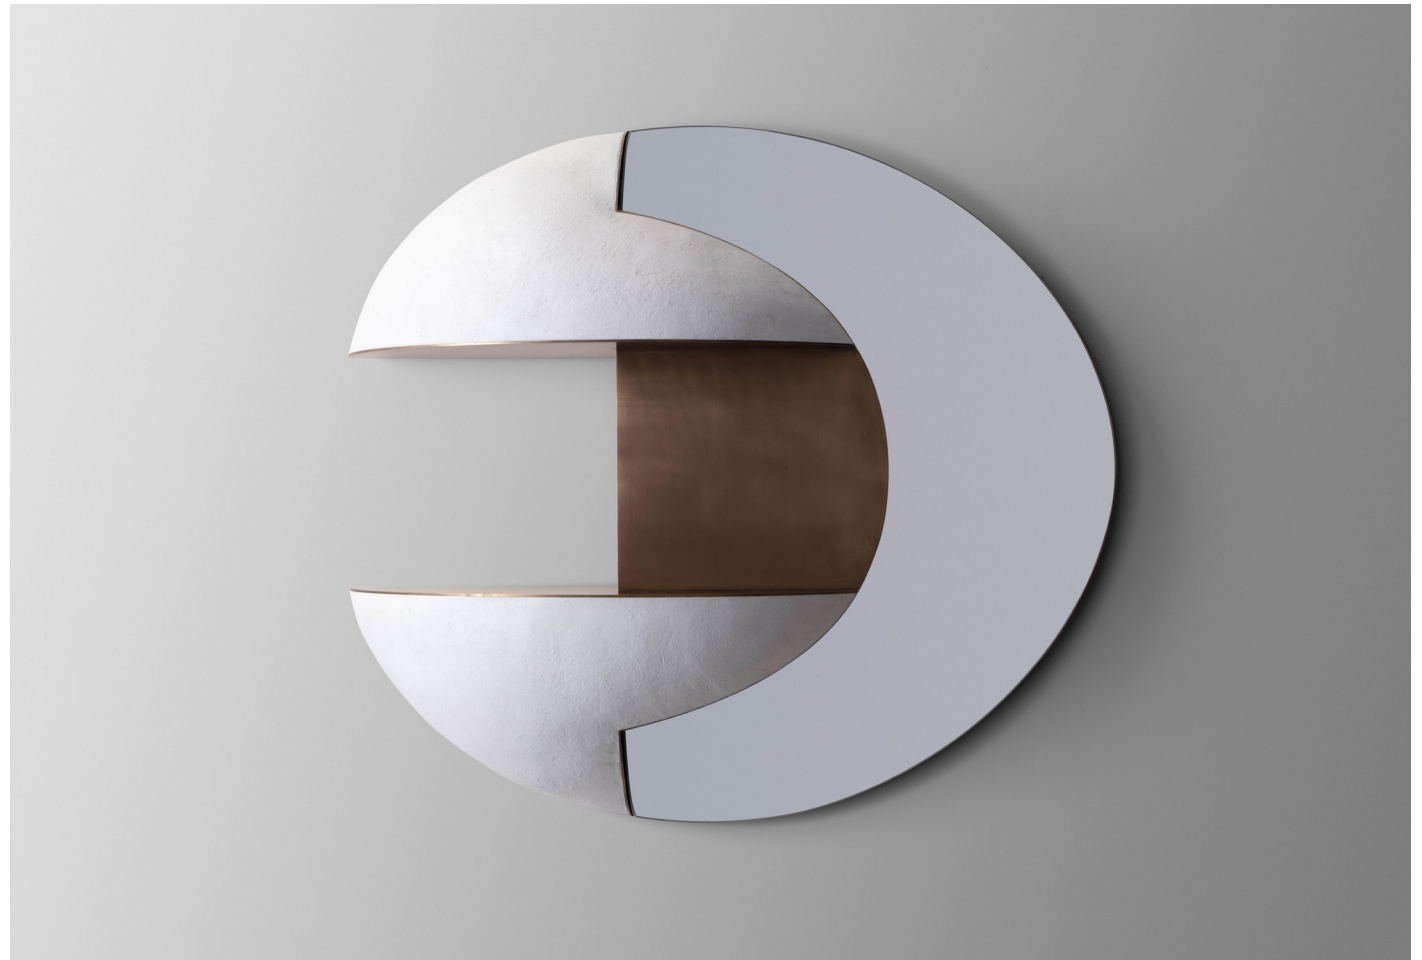

J MCDONALD

NAME	Mirror Mirror
DESIGNER	J McDonald
MATERIAL	Bronze, Mirror, White Gypsum
DIMENSIONS	41 L x 37 W x 14 H in
DIMENSIONS	104 L x 94 W x 36 H cm
CUSTOMIZE	1 Panel & 3 Panel Available
EDITION	Edition of 6
INQUIRIES	info@objectivegallery.com