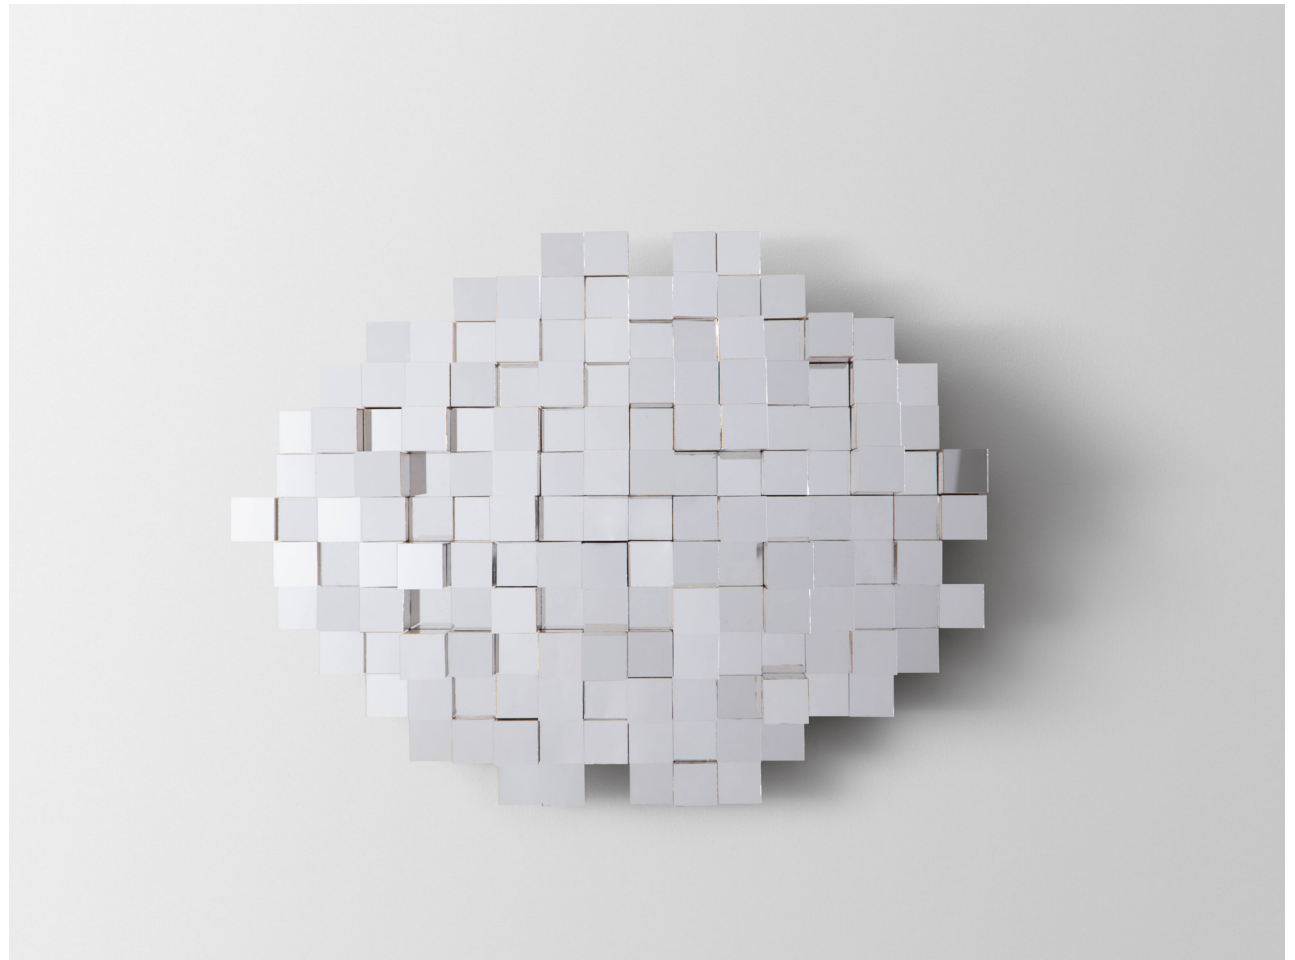

J MCDONALD

<b>NAME</b>	Minecraft Mirror
<b>DESIGNER</b>	J McDonald
<b>MATERIAL</b>	Brass, Mirror
<b>DIMENSIONS</b>	15W x 8 D x 12 H in
<b>DIMENSIONS</b>	38.1 W x 20.3 D x 30.4
<b>CUSTOMIZE</b>	Size
<b>EDITION</b>	Unique
<b>INQUIRIES</b>	<a href="mailto:info@objectivegallery.com">info@objectivegallery.com</a>