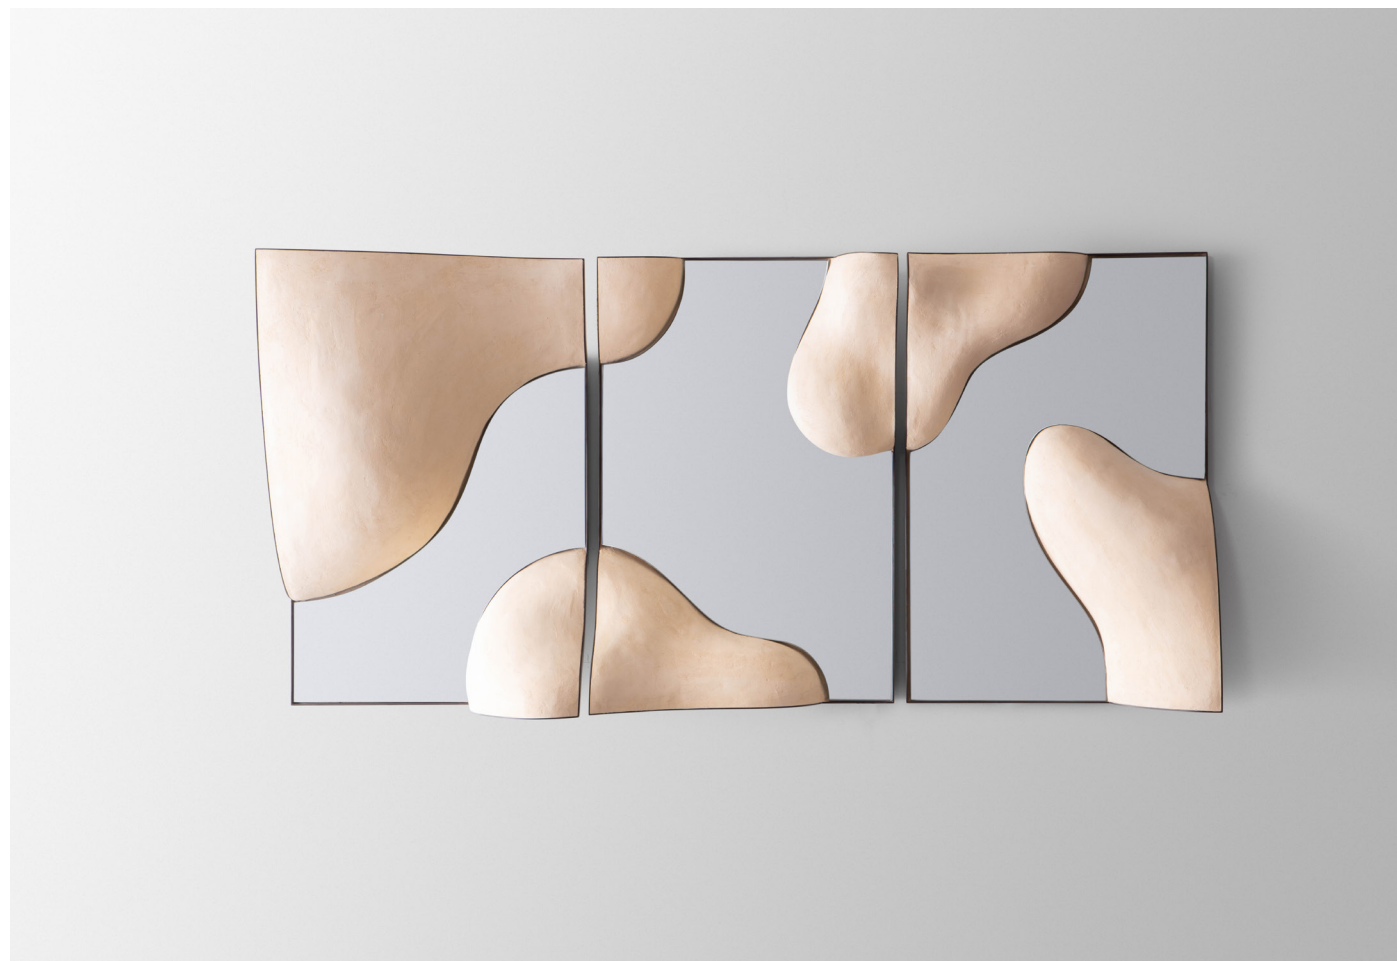

J MCDONALD

NAME	Triptych Mirror
DESIGNER	J McDonald
MATERIAL	Steel, Mirror, Gypsum Cement, Lighting
DIMENSIONS	63 W x 13 D x 20 H in
DIMENSIONS	160 W x 33 D x 7.87 H cm
CUSTOMIZE	1 Panel & 3 Panel Available
EDITION	3 Edition & 10 Edition
INQUIRIES	info@objectivegallery.com